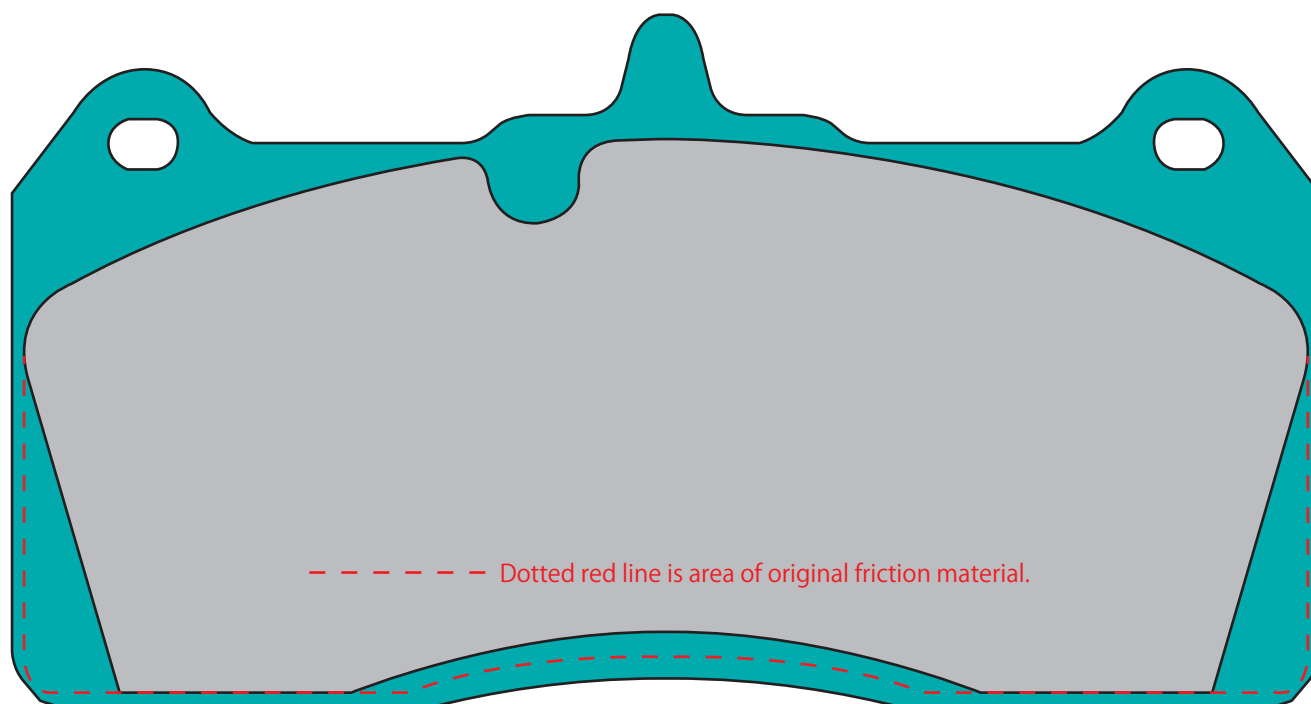

PMA 8664-T165

AP CP8520 6 pot
AP CP7555-D70
175.4 x 92.0 x T16.5 mm

PMA 8664 and PMA 8651 are compatible brake pads.

**If the backing plate of the brake pad interferes with the bell housing of the disc,
please use PMA 8664.**