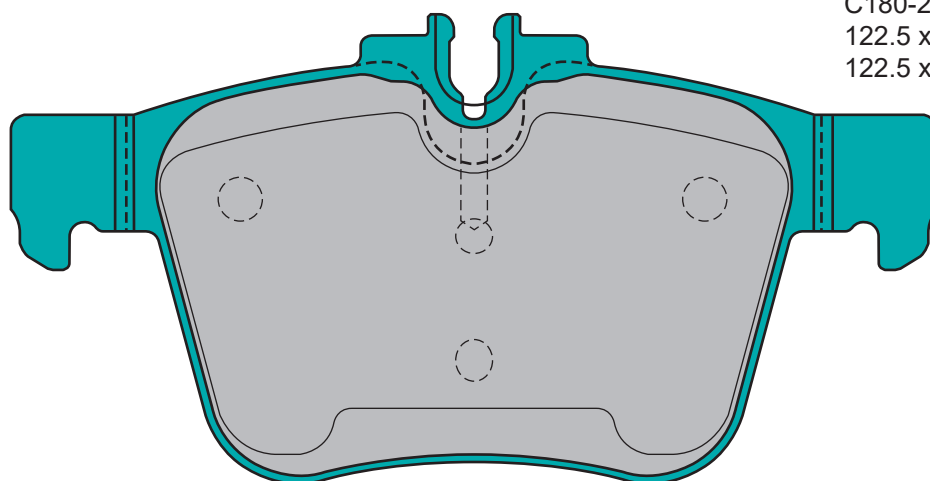

PMA 8658GEW

Mercedes Benz (FRONT)
C180-200 (W205)
122.5 x 62 x T13.5 mm
122.5 x 57 x T13.5 mm

* INCLUDING SHIMS AND SENCERS.