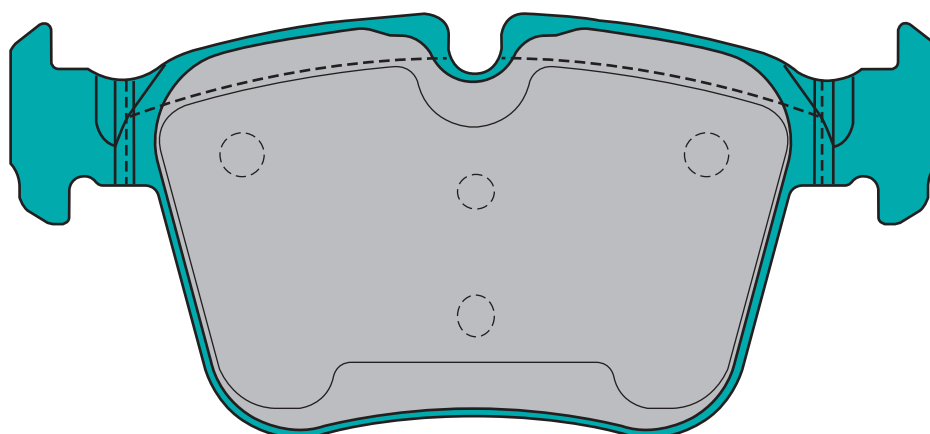

PMA 8658GEW

Mercedes Benz (FRONT)
C180-200 (W205)
122.5 x 62 x T13.5 mm
122.5 x 57 x T13.5 mm

* INCLUDING SHIMS AND SENCERS.