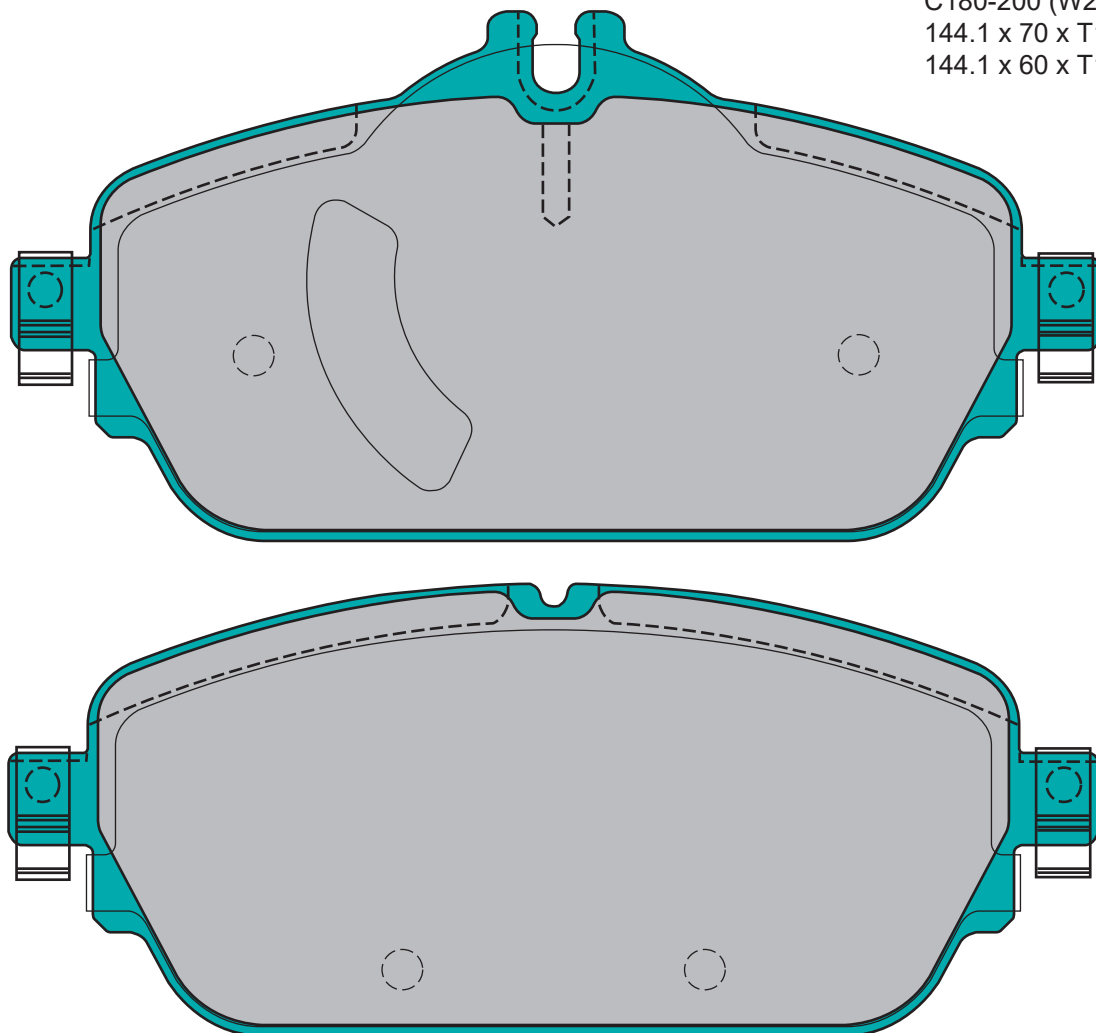

**PMA 8657GEW**

Mercedes Benz (FRONT)

C180-200 (W205)

144.1 x 70 x T19.3 mm

144.1 x 60 x T19.3 mm

\* INCLUDING SHIMS AND SENCOR