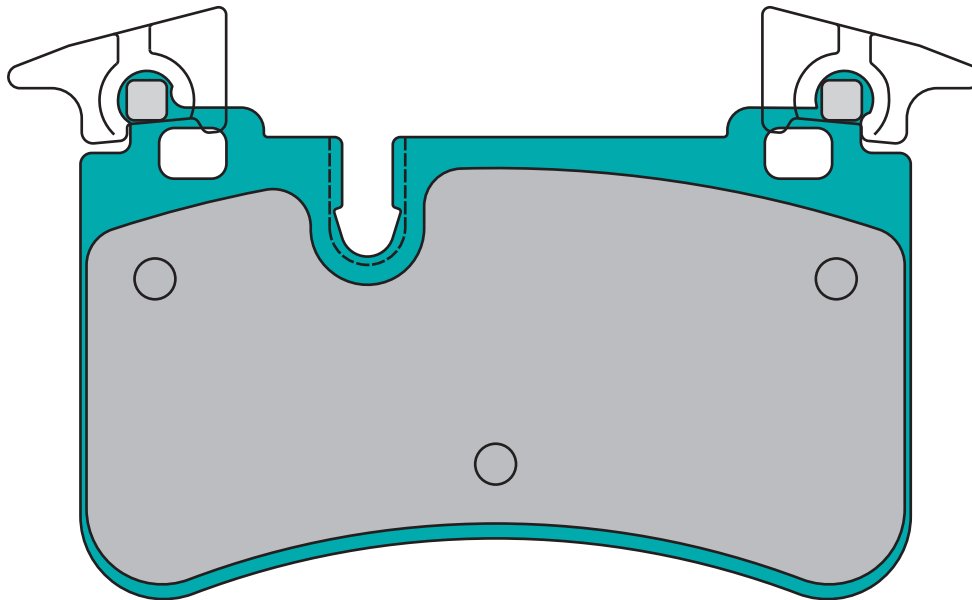

PMA 8590

MERCEDES BENZ (Rear)
C63 AMG (W204, C204)
111.40 x 76.20 x T13.80 mm

OPTION

PMA 8590G is including Shims

PMA 8590GEW is Including Shims and E-Sensor