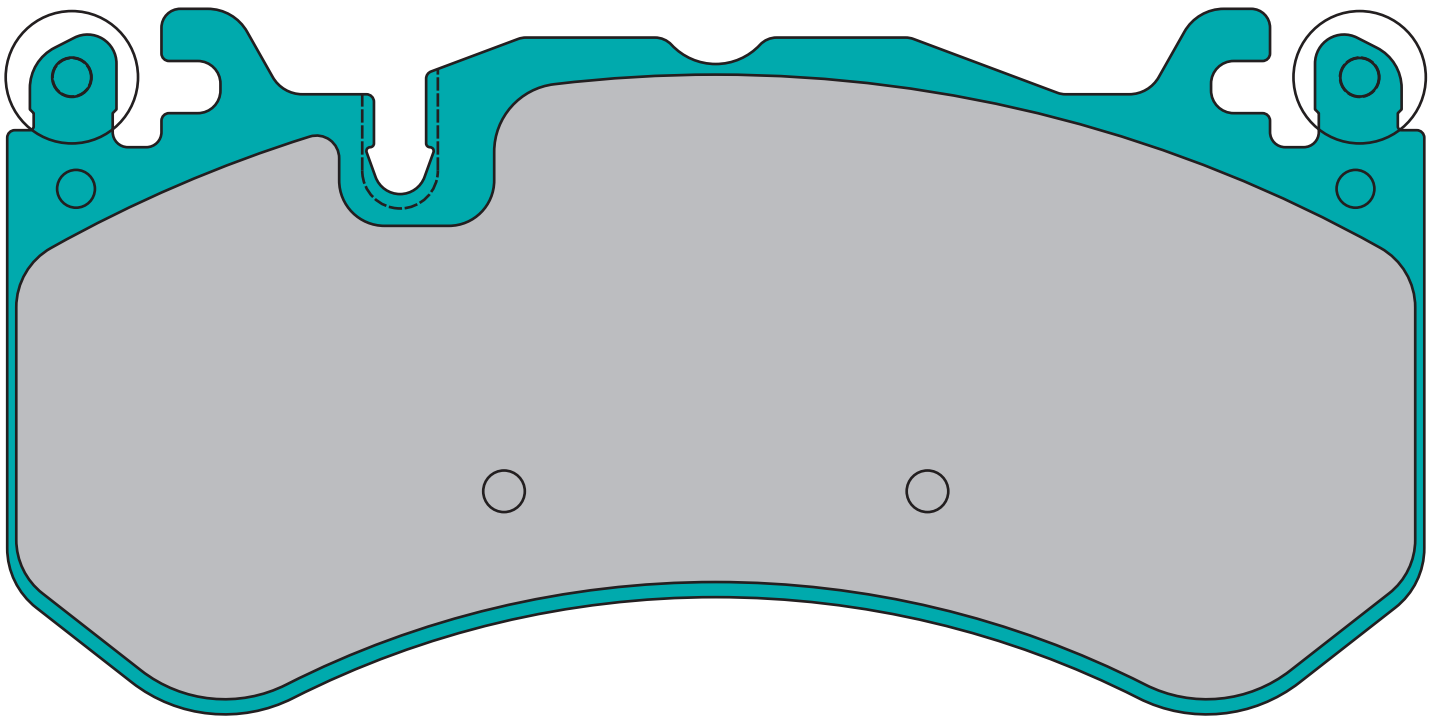

**PMA 8589**

MERCEDES BENZ (Front)  
C63 AMG (W204, C204)  
189.50 x 93.30 x T16.60 mm

**OPTION**

PMA 8589G is including Shims

PMA 8589GEW is Including Shims and E-Sensor