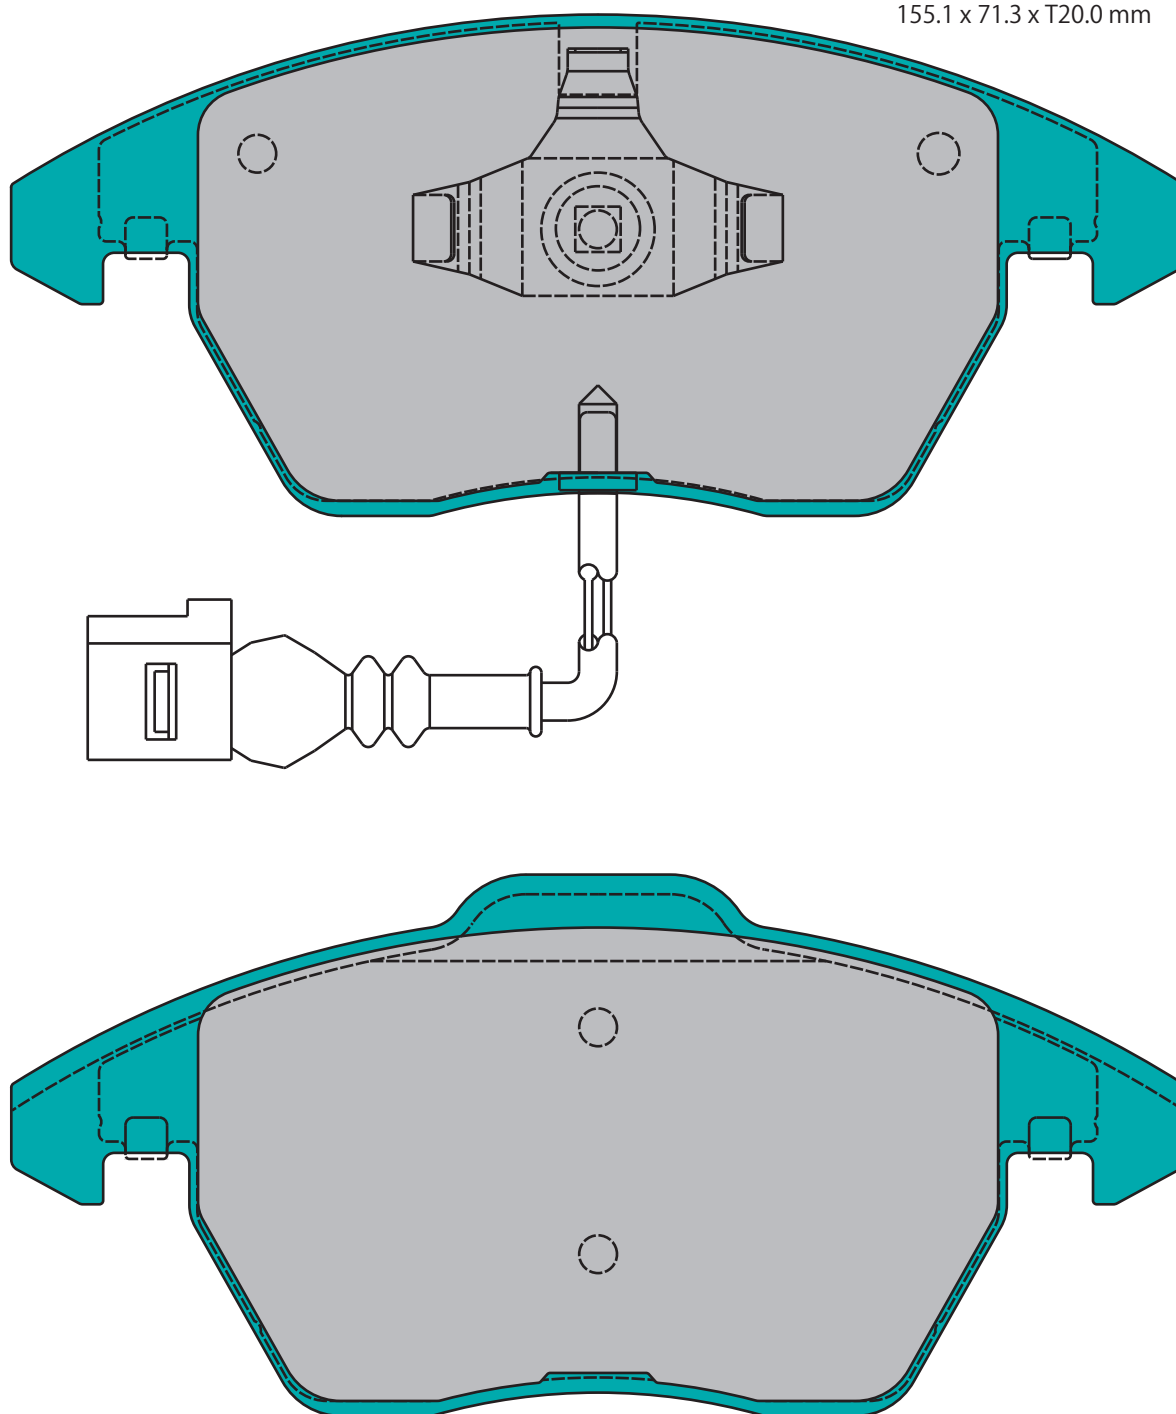

PMA 8311 (without Shim & Sensor)

PMA 8311G (with Shim)

PMA 8311GEW (with Shim & Sensor)

AUDI A1, A3, TT (FRONT)

VOLKSWAGEN (FRONT)

GOLF 5/6, JETTA, TOURAN

155.1 x 66.0 x T20.0 mm

155.1 x 71.3 x T20.0 mm