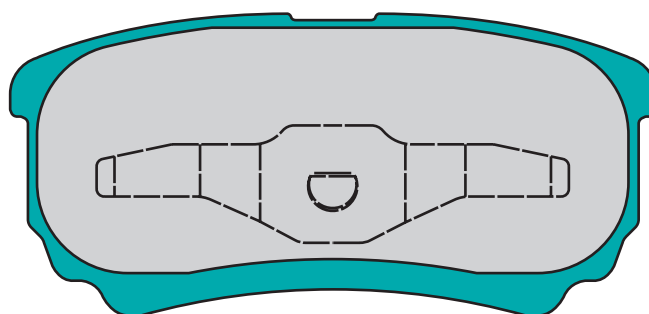

PMA 8234

MITSUBISHI (Rear)

INNER: 105.9 x 35.4 x 15.5mm

OUTER: 85.4 x 40 x 15.5mm

INNER

OUTER