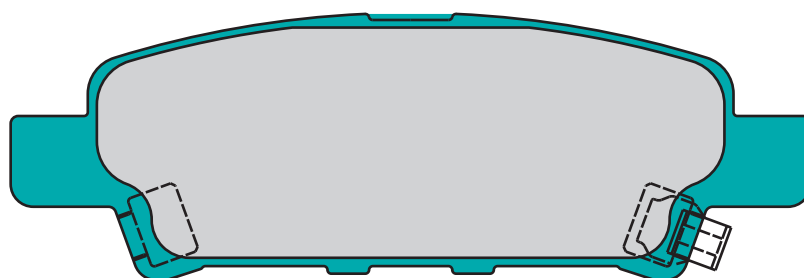

PMA 8234

MITSUBISHI (Rear)

INNER: 105.9 x 35.4 x 15.5mm

OUTER: 85.4 x 40 x 15.5mm

INNER

OUTER