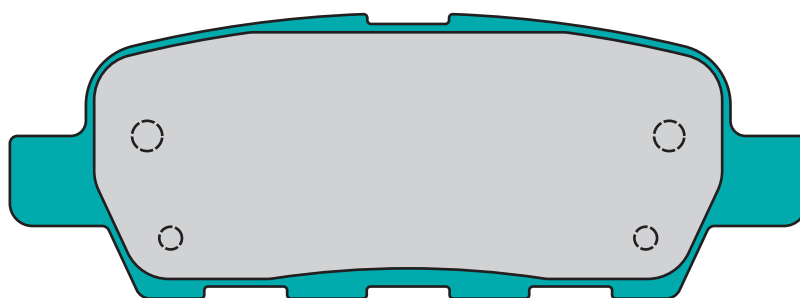

PMA 8202

NISSAN (Rear)

105.2 x 37.6 x 14mm

INNER

OUTER