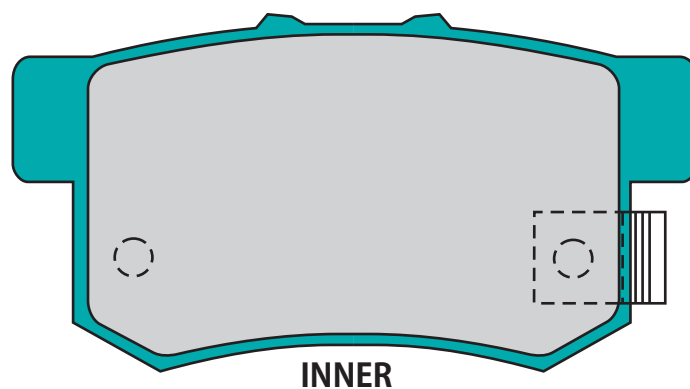

PMA 1265

HONDA (Rear)

FMSI No. 7418-D537

88.7 x 47.4 x 14.5mm

INNER

OUTER